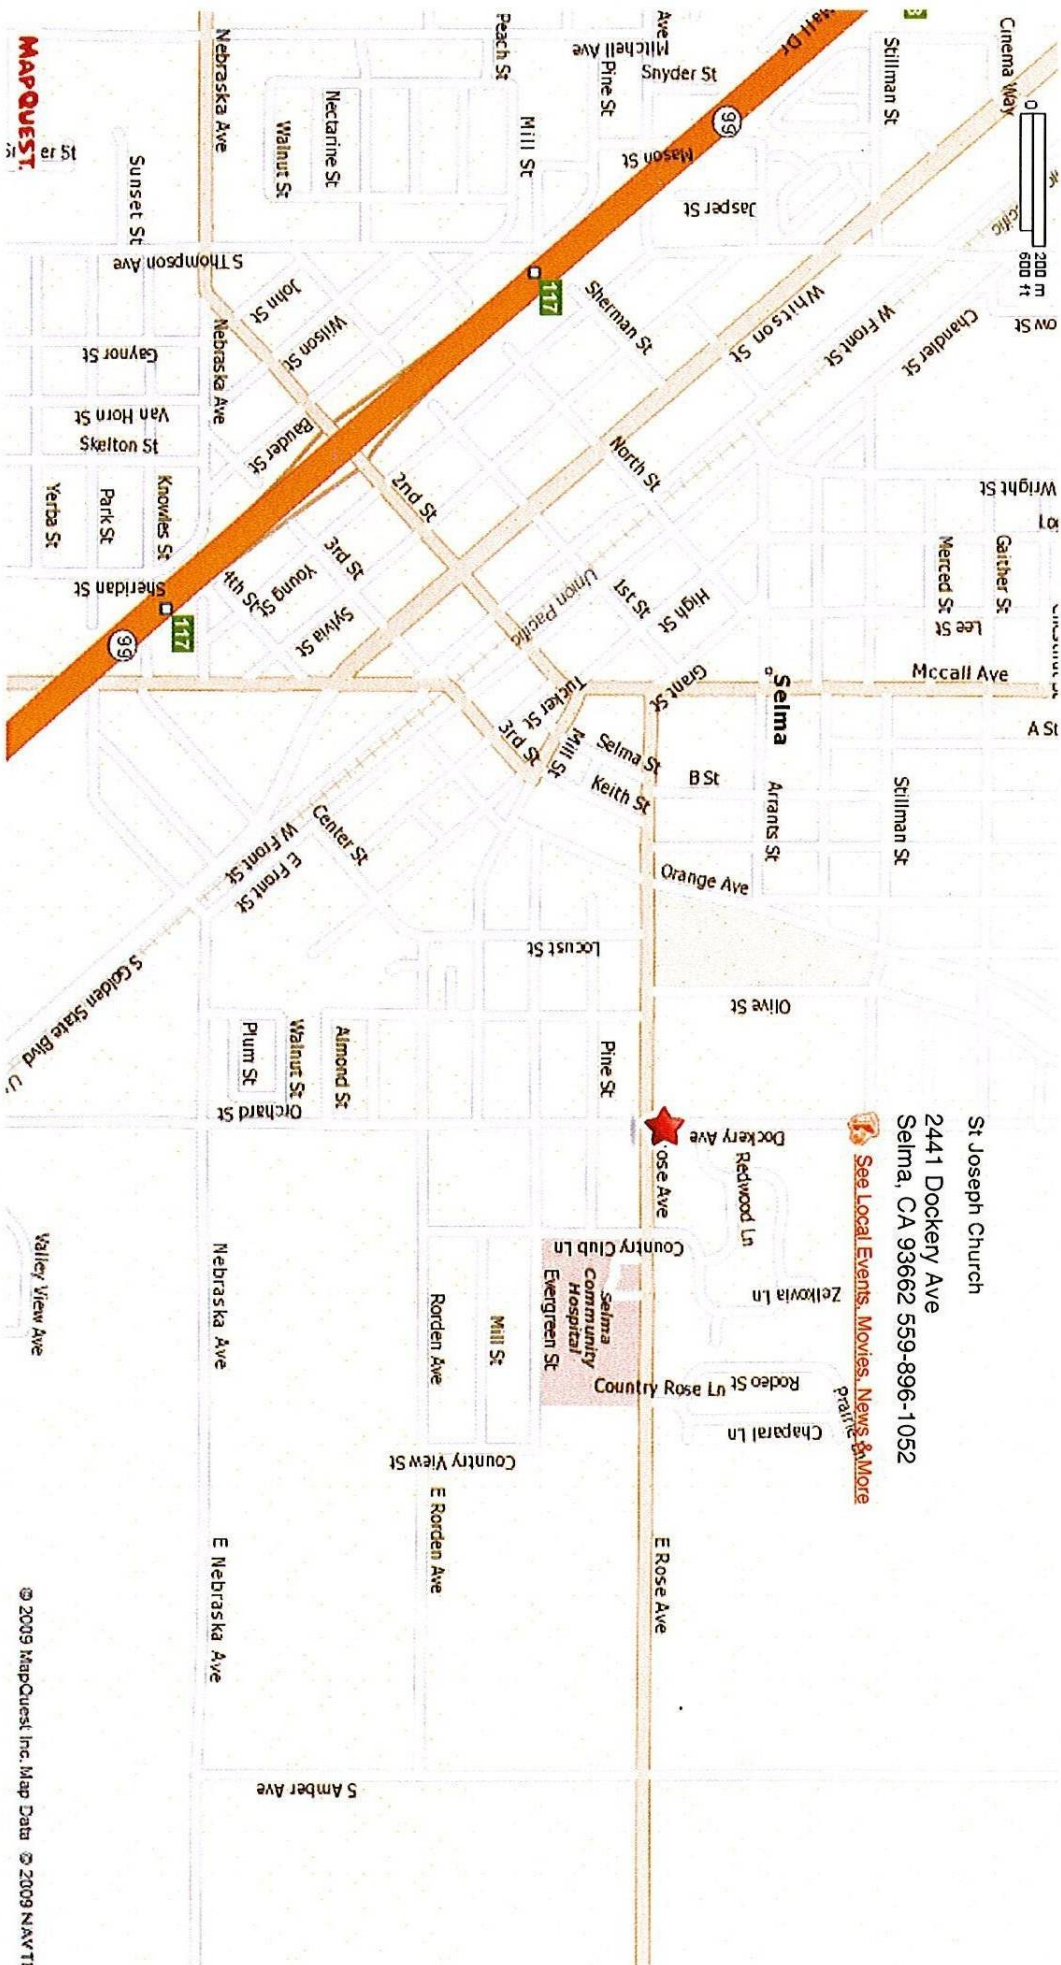

Sorry! When printing directly from the browser your directions or map may not print correctly. For best results, try clicking the Printer-Friendly button.

★ St Joseph Church [Edit](#)

2441 Dockery Ave
Selma, CA 93662
(559) 896-1052

St Joseph Church
2441 Dockery Ave
Selma, CA 93662 559-896-1052

See Local Events, Movies, News & More

All rights reserved. Use subject to License/Copyright Map Legend
Directions and maps are informational only. We make no warranties on the accuracy of their content, road conditions or route usability or expeditiousness. You assume all risk of use. MapQuest and its suppliers shall not be liable to you for any loss or delay resulting from your use of MapQuest. Your use of MapQuest means you agree to our [Terms of Use](#)